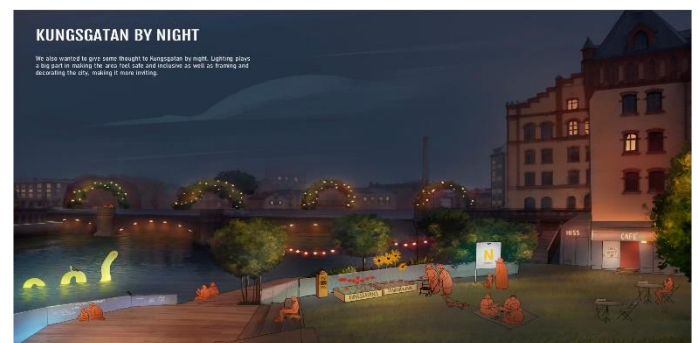

One of the visions of future Kungsgatan produced from the Living Lab.