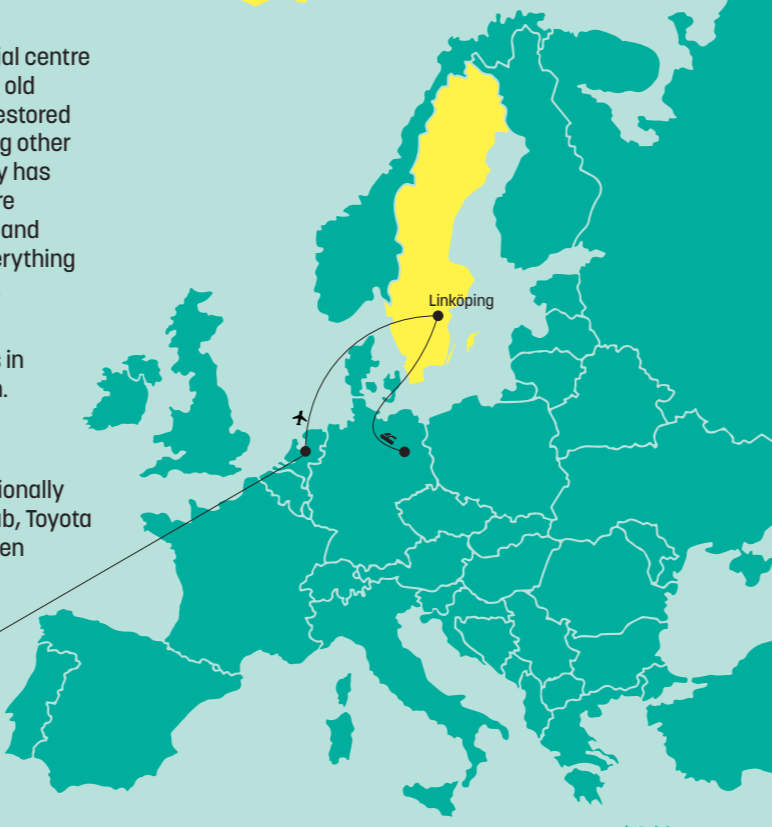

• **NORRKÖPING**
The city has a history as an industrial centre dating back to the 17th century. The old industrial area has been carefully restored into a unique area that hosts, among other things, Campus Norrköping. The city has a lively cultural scene and the nature surrounding the city is spectacular and perfect for hiking. In Norrköping everything is within walking or biking distance.

• **STOCKHOLM**
Campus Lidingö offers programmes in Furniture Studies taught in Swedish.

EAST SWEDEN
The region is home to several internationally well-known companies, including Saab, Toyota Industries Europe, IFS, Siemens, Holmen Paper and BT Industries.

Getting here is easy!
There are several flights between Amsterdam and Linköping every week. Or night trains from Berlin and Hamburg.

Published by the Communications and Marketing Division at Linköping University, Sweden in August 2024.
PHOTOGRAPHY Linköping University COPIES 3000. PRINT Taberg Media Group.

All the information within is, to the best of our knowledge, correct at the time of printing.